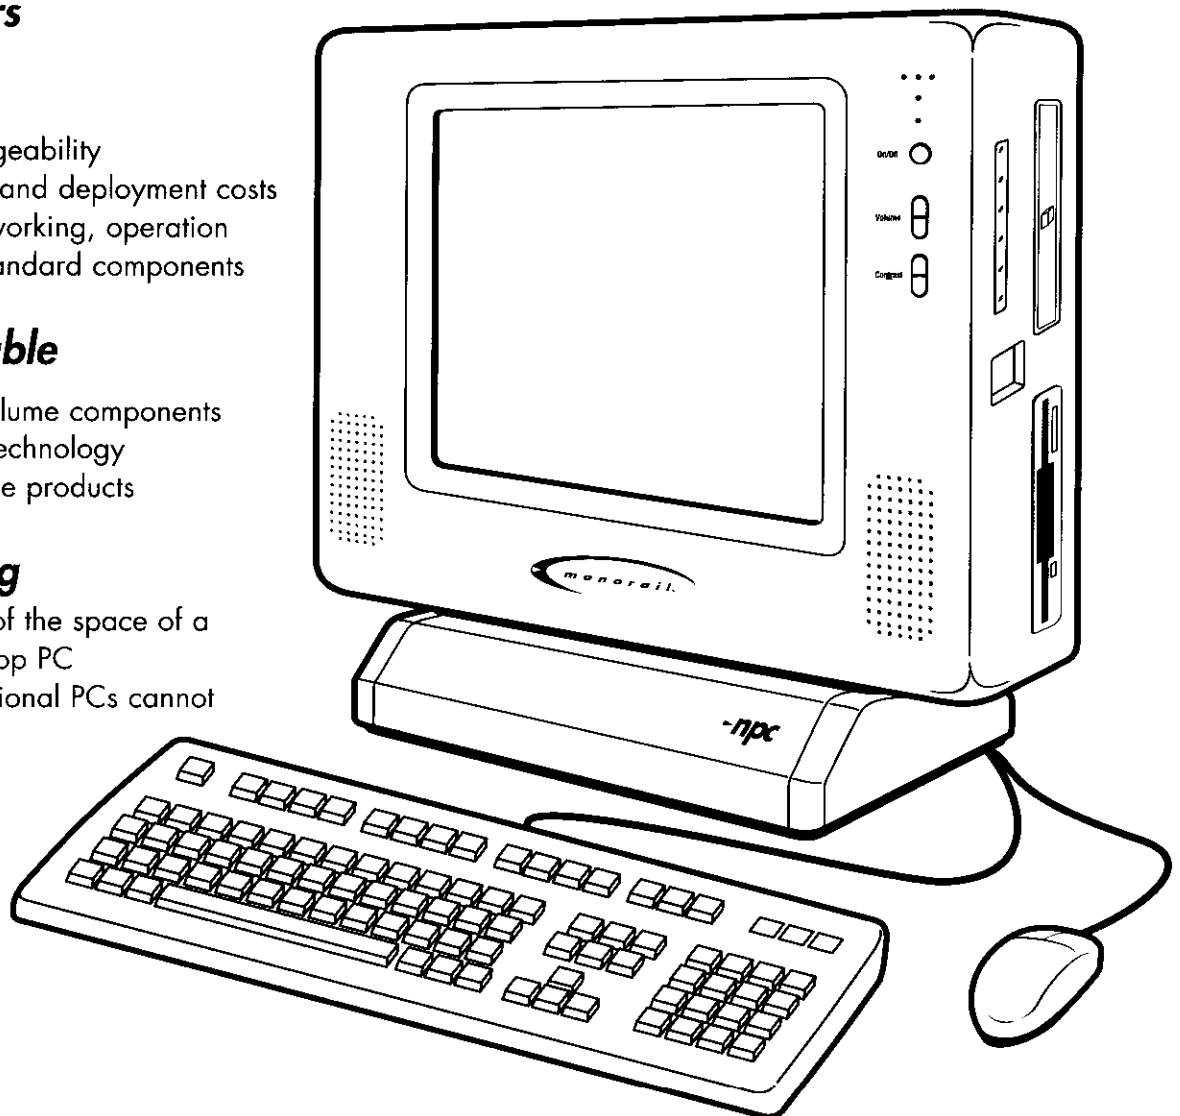

**Space-saving,
network-ready PC
sets a new standard for
efficiency and reliability**

► **Efficient**

- Extensive manageability
- Low acquisition and deployment costs
- Easy setup, networking, operation
- Uses industry standard components

► **Reliable, Stable**

- Quality, high volume components
- Proven mature technology
- Consistent, stable products

► **Space-Saving**

- Takes just 20% of the space of a traditional desktop PC
- Fits where traditional PCs cannot

Monorail NPC

Monorail NPC Product Line

Here is the most efficient network-ready PC for your business. The full-featured Monorail NPC provides you with a less expensive, easier-to-deploy alternative to the traditional PC. Extensive, built-in desktop manageability means easy maintenance of all your Monorail NPCs. And because Monorail uses only proven, high-volume industry-standard components, the Monorail NPC is known for reliability. The Monorail NPC's trademark space-saving design requires only 20 percent of the desktop space of a traditional PC so it fits in any business environment.

MONORAIL NPC MODEL SPECIFIC FEATURES

Monorail NPC 166

PR 166 Processor (upgradeable to PR 200)
16 MB EDO RAM (expandable to 80 MB)
10BaseT Ethernet Adapter
Desktop Management via DMI 2.0
Microsoft SMS and Intel LAN Desk support
10.4" Integrated Color DSTN Screen
1.0 GB hard drive
4X CD-ROM drive
1.0 MB video memory
3.5" floppy drive
Parallel port
SVGA display port
Serial port
Stereo speakers and microphone